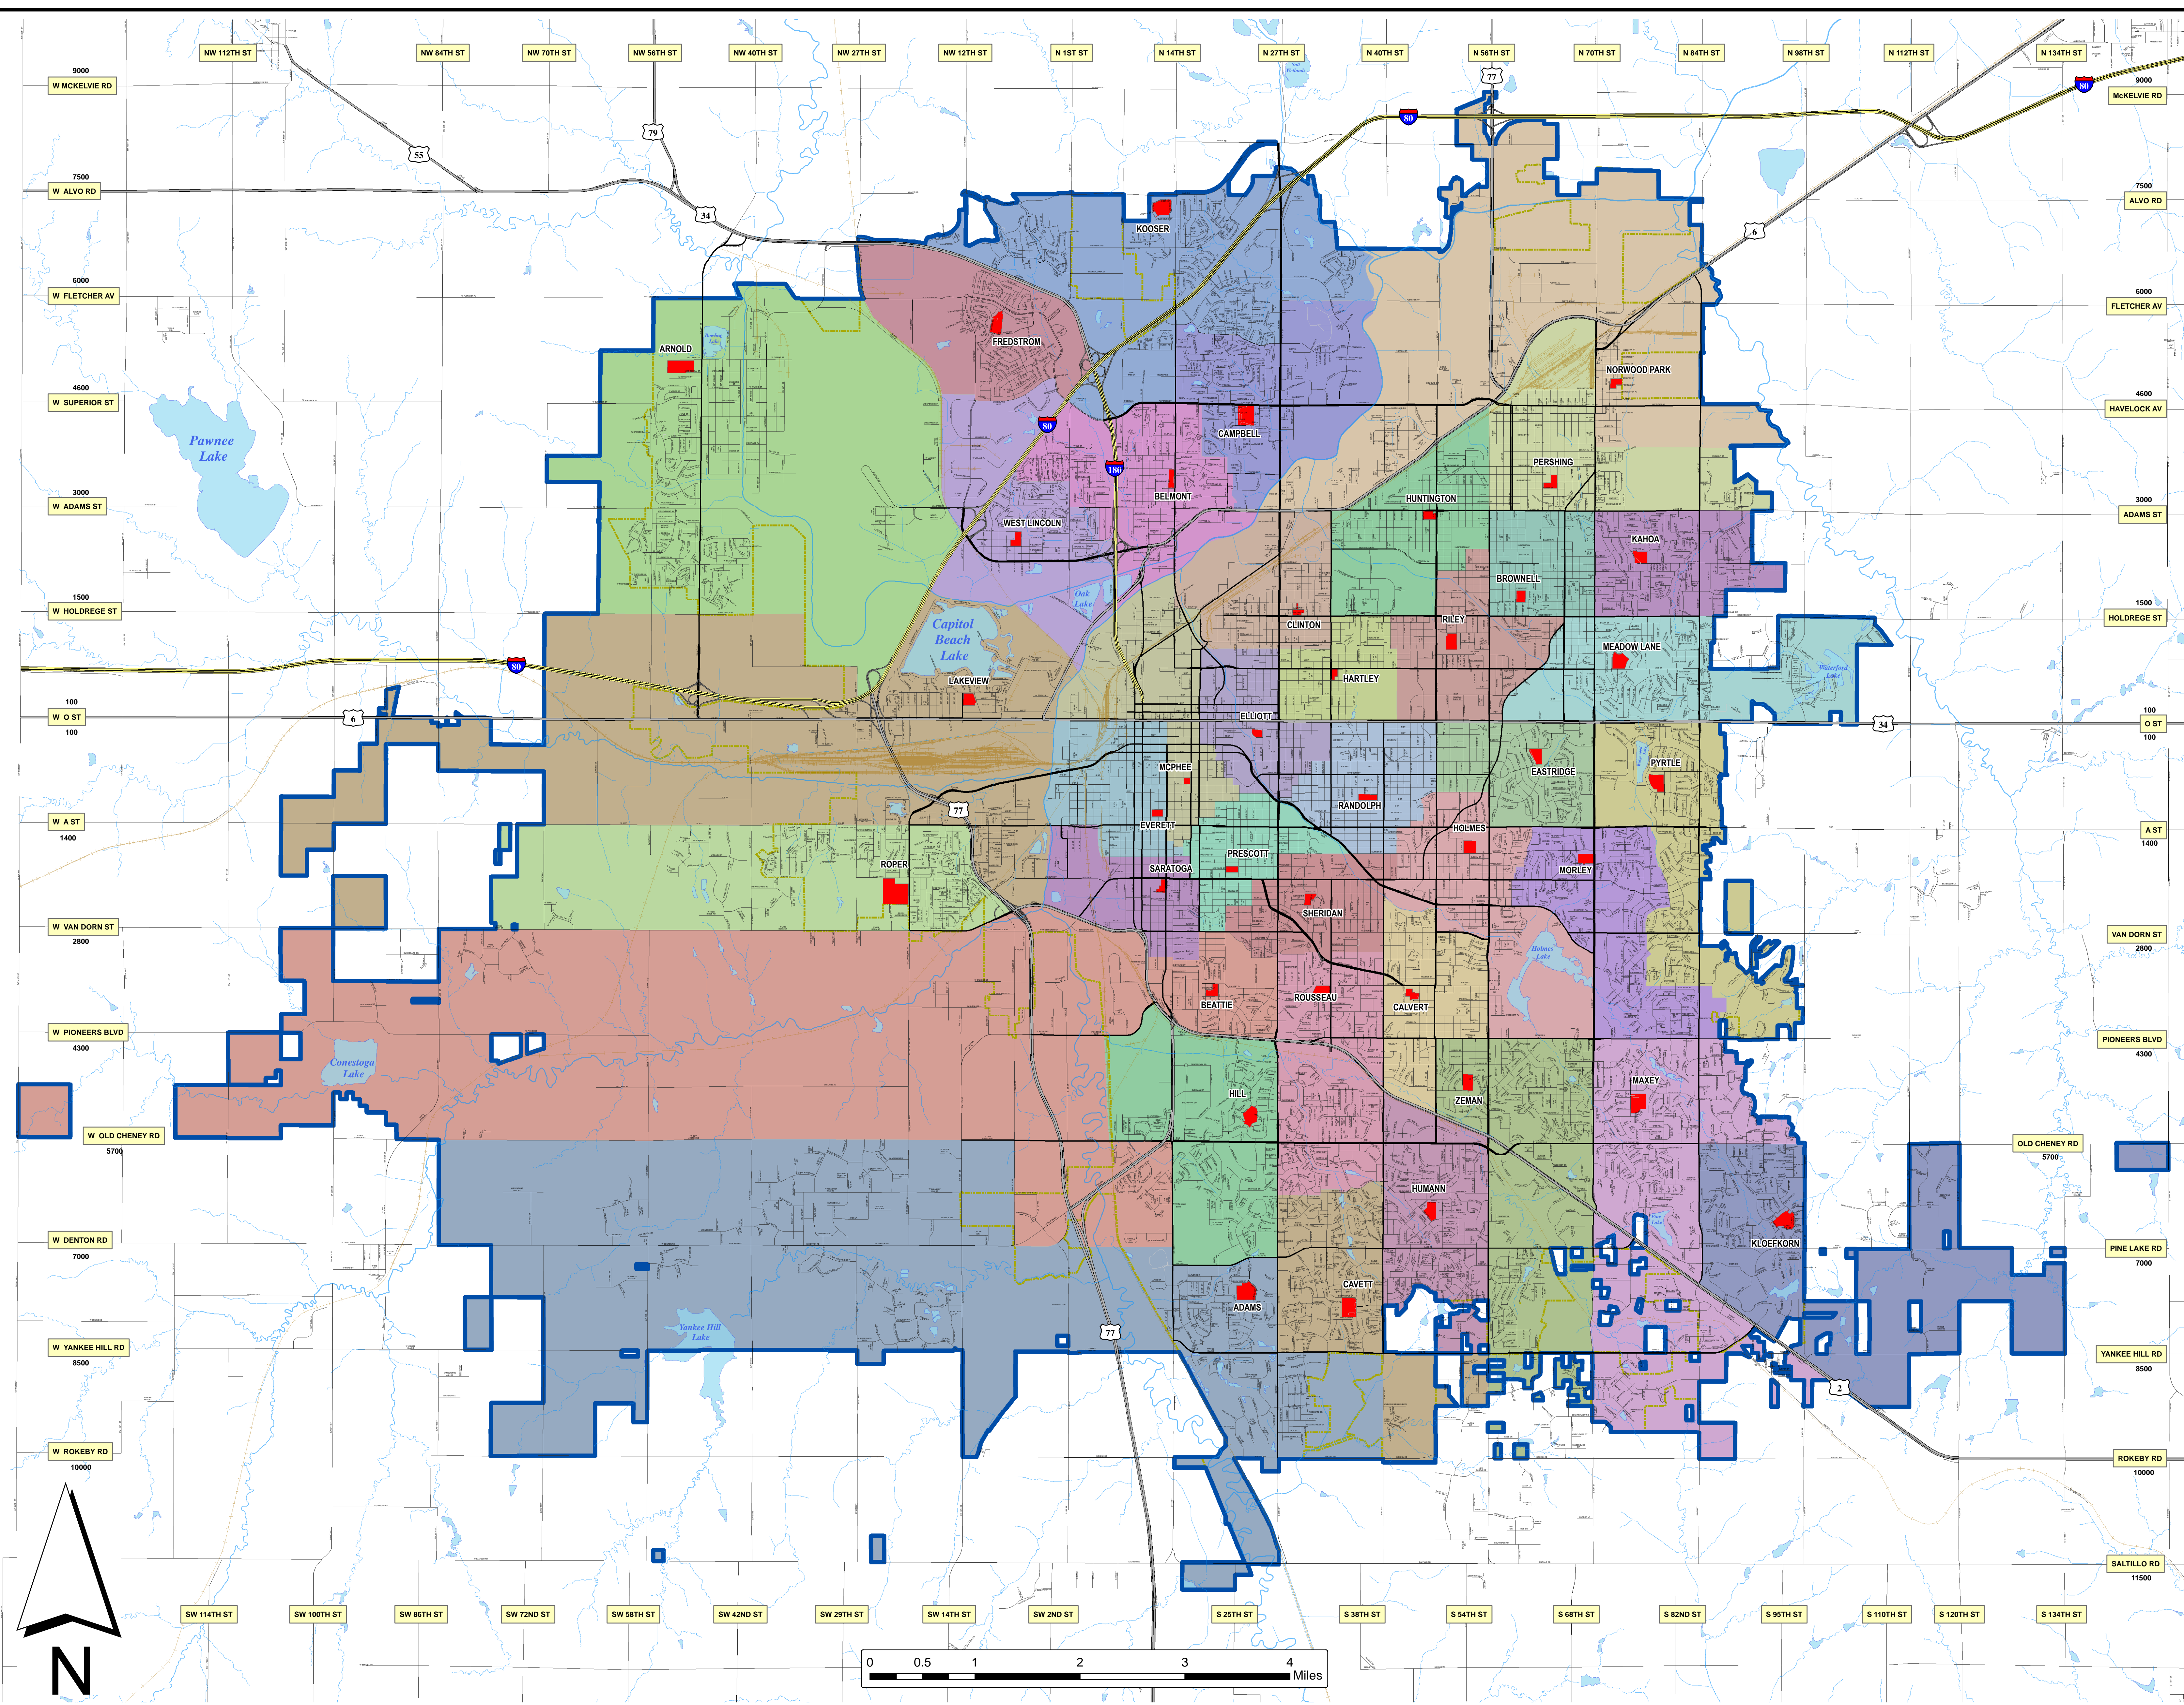

LINCOLN PUBLIC SCHOOLS

2013-2014 ELEMENTARY SCHOOL ATTENDANCE AREAS

The data on this map is provided in good faith, but with no implied warranty. Lincoln Public Schools accepts no liability for any incorrect, incomplete or misleading information. Due to the fact that school boundaries are subject to change, the boundaries indicated on this map may not be precise. The party receiving this data shall indemnify and save harmless Lincoln Public Schools by reason of any act or omission on the part of the receiving party, its agents or employees, arising out of any use or purpose of whatsoever nature of the information received. For exact boundary locations or for any questions please contact the LPS Facilities GIS Department @ (402) 436-1072 ext. 82100

LPS District Boundary	Adams	Campbell	Fredstrom	Kahoa	Meadow Lane	Randolph	West Lincoln
Elementary School	Arnold	Cavett	Hartley	Kloefkorn	Morley	Riley	Zeman
Lincoln City Limits	Beattie	Clinton	Hill	Kooser	Norwood Park	Roper	
	Belmont	Eastridge	Holmes	Lakeview	Pershing	Rousseau	
	Brownell	Elliott	Humann	Maxey	Prescott	Saratoga	
	Calvert	Everett	Huntington	McPhee	Pyrtle	Sheridan	

Date: 2013-08-05